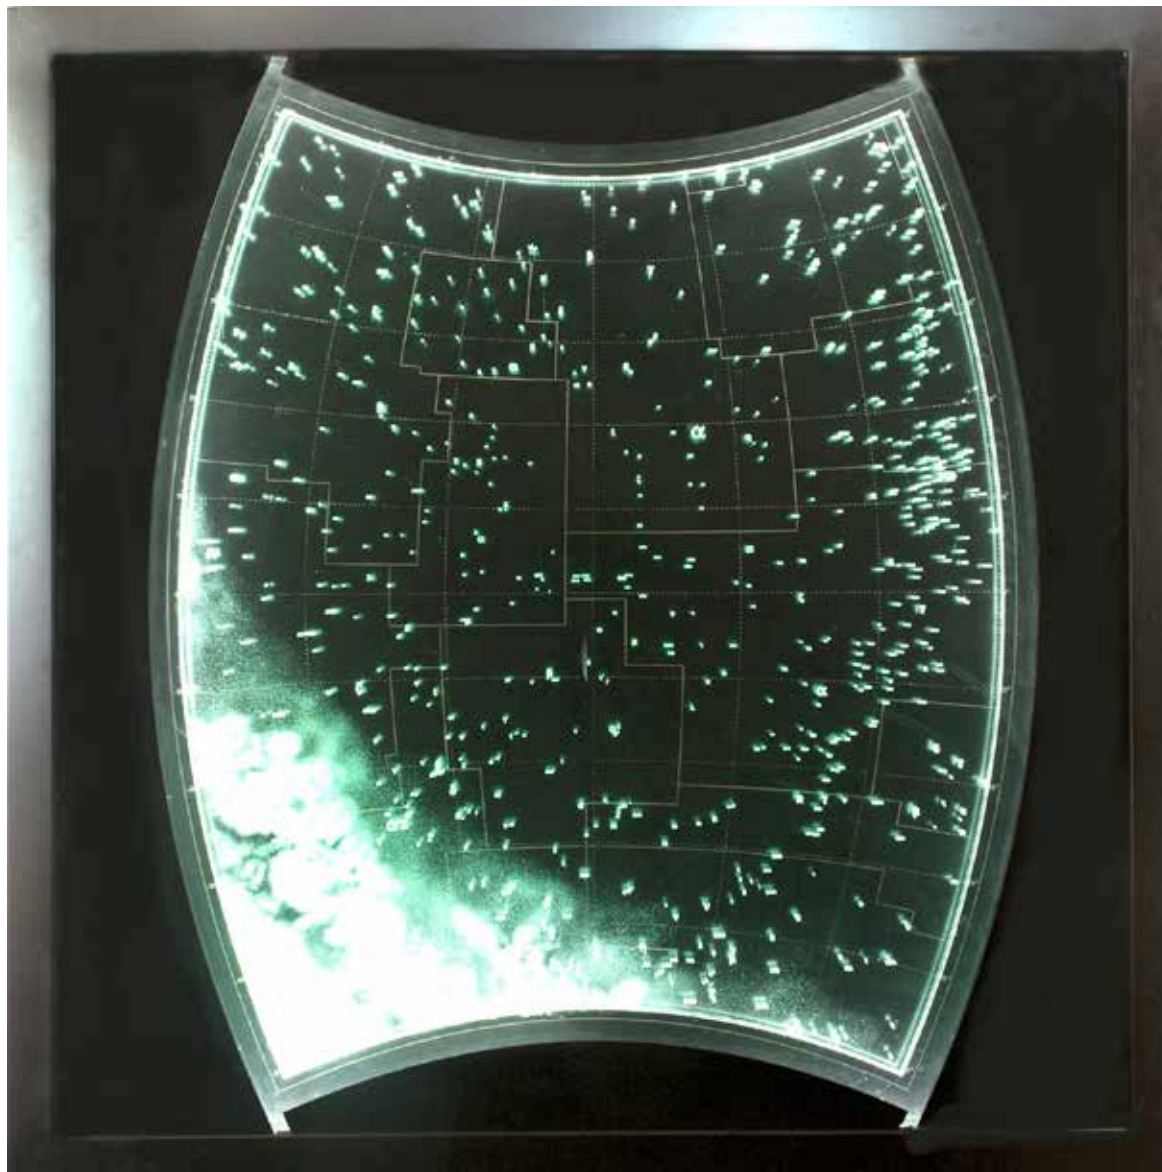

BERCO WILSENACH

In die sterre geskryf (III, D)
140cm x 140cm
Gesandstraalde glas, glimdiodes, hout